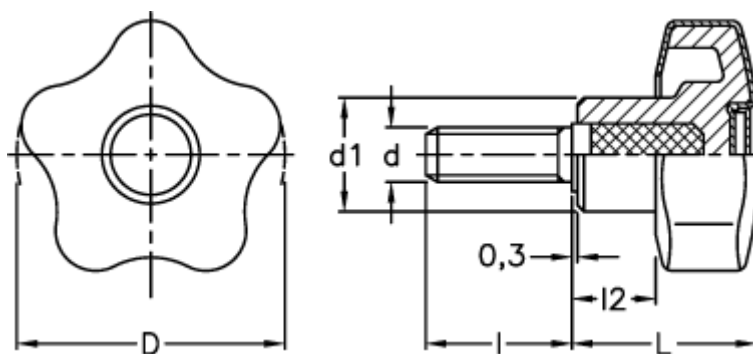

Article number: 23021699055

Description: E+G Lobe knobs

VCT.43 p-M6x30 SOFT C5 RAL5024 - blue cap

Measures

D	= 43
d1	= 17.0
d 6g	= M6
l	= 30
L	= 29.0
l2	= 11.0